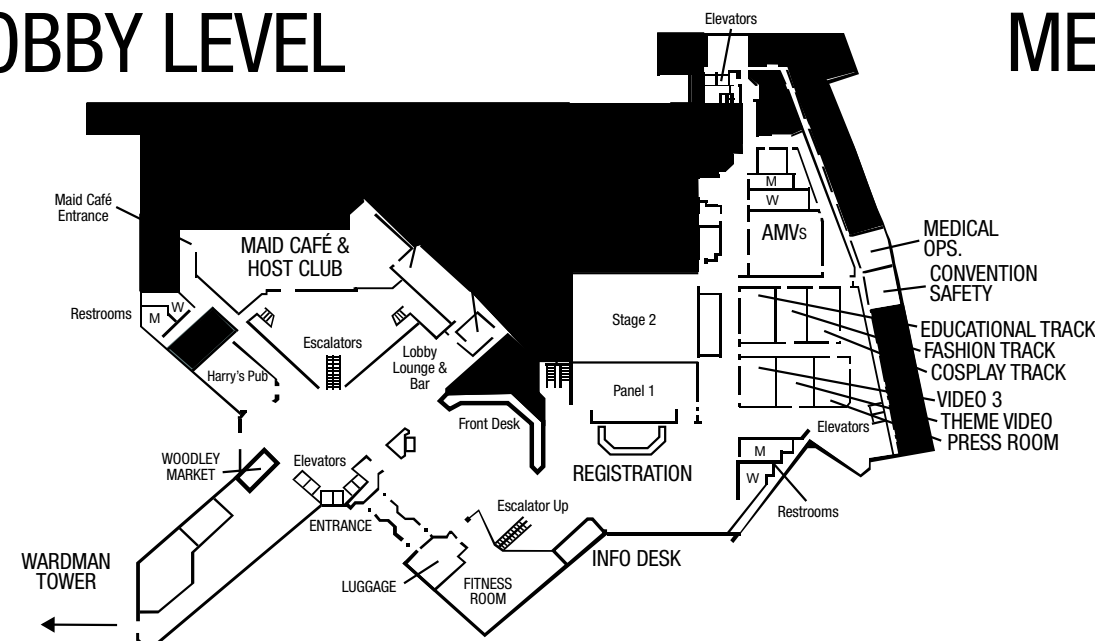

MAP KEY

Stage 1 (Thurgood Marshall Ballroom)	Video 1 (Washington 5)	Traditional & Tabletop Gaming (Roosevelt 1-3)
Stage 2 (Marriott Salon 2)	Video 2 (Washington 6)	Video Games (Roosevelt 4 & 5)
Panel 1 (Marriott Salon 1)	Video 3 (Maryland A)	Dealer Room (Lincoln 2 - 6)
Panel 2 (Washington 1)	Theme Video (Maryland B)	LARP (Hoover)
Panel 3 (Washington 2)	Karaoke (Hall A Lounge)	Manga Library (Washington 4)
Panel 4 (Washington 3)	AMV (Delaware A & B)	Photo Suite (Wilson A)
Cosplay Track (Virginia C)	Autographs (Marriott Ballroom Foyer)	Hall Cosplay Judging (Wilson B)
Fashion Track (Virginia B)	Art Show (Washington 4)	
Education (Virginia A)	Artist Alley (Hall B South)	

KARAOKE

Fri 11:00am-1:00am
Sat 11:00am-1:30am
Sun 10:00am-3:00pm

ART SHOW

Fri 12:00pm-10:00pm
Sat 10:00am-10:00pm
Sun 12:00pm-3:00pm

PHOTO SUITE

Fri 10:00am-11:00pm
Sat 10:00am-11:00pm
Sun 10:00am-1:00pm

SCHED

Download Sched for your personalized schedule.

EXHIBITION LEVEL

LOBBY LEVEL

MEZZANINE LEVEL