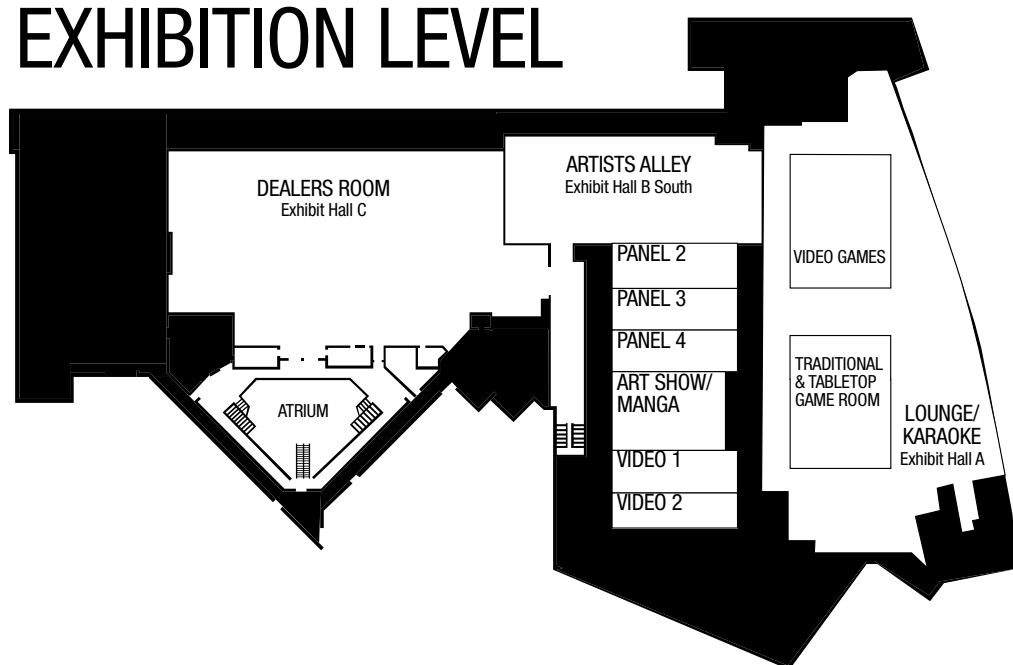

MAP KEY

Stage 1 (Thurgood Marshall Ballroom)	Video 1 (Washington 5)	Traditional & Tabletop Gaming (Roosevelt 1-3)
Stage 2 (Marriott Salon 2)	Video 2 (Washington 6)	Video Games (Roosevelt 4 & 5)
Panel 1 (Marriott Salon 1)	Video 3 (Maryland A)	Dealer Room (Lincoln 2 - 6)
Panel 2 (Washington 1)	Theme Video (Maryland B)	LARP (Hoover)
Panel 3 (Washington 2)	Karaoke (Hall A Lounge)	Manga Library (Washington 4)
Panel 4 (Washington 3)	AMV (Delaware A & B)	Photo Suite (Wilson A)
Cosplay Track (Virginia C)	Autographs (Marriott Ballroom Foyer)	Hall Cosplay Judging (Wilson B)
Fashion Track (Virginia B)	Art Show (Washington 4)	
Education (Virginia A)	Artist Alley (Hall B South)	

CATWALK, CHARACTER, CULTURE, & COSPLAY

OCT. 3-5, 2014

TRADITIONAL & TABLETOP GAME ROOM

Fri 12:00pm-1:00am
Sat 10:00am-2:00am
Sun 10:00am-3:00pm

LARP

Fri 1:00pm-2:00pm (Signups)
Fri 3:00pm-10:00pm
Sat 11:00am-10:00pm
Sun 11:00am-3:00pm

KARAOKE

Fri 11:00am-1:00am
Sat 11:00am-1:30am
Sun 10:00am-3:00pm

ART SHOW

Fri 12:00pm-10:00pm
Sat 10:00am-10:00pm
Sun 12:00pm-3:00pm

PHOTO SUITE

Fri 10:00am-11:00pm
Sat 10:00am-11:00pm
Sun 10:00am-1:00pm

SCHED

Download Sched for your personalized schedule.

EXHIBITION LEVEL

LOBBY LEVEL

MEZZANINE LEVEL